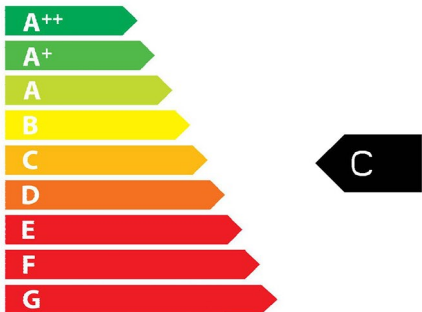

ENERGY

DAVINCI/BOTICELLI ILLUMIA SL BF NG
THE COLLECTION DSBL**RN **DENOTES & TRIM
COLOUR VARIANT

4.3
kW