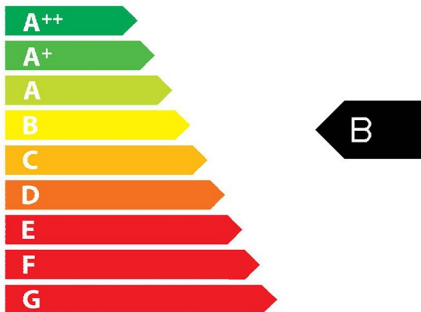

ENERGY

CELENA BF NG

THE COLLECTION DCBL**RN2B COLOUR VARIANT **DENOTES & TRIM

3.9
kW