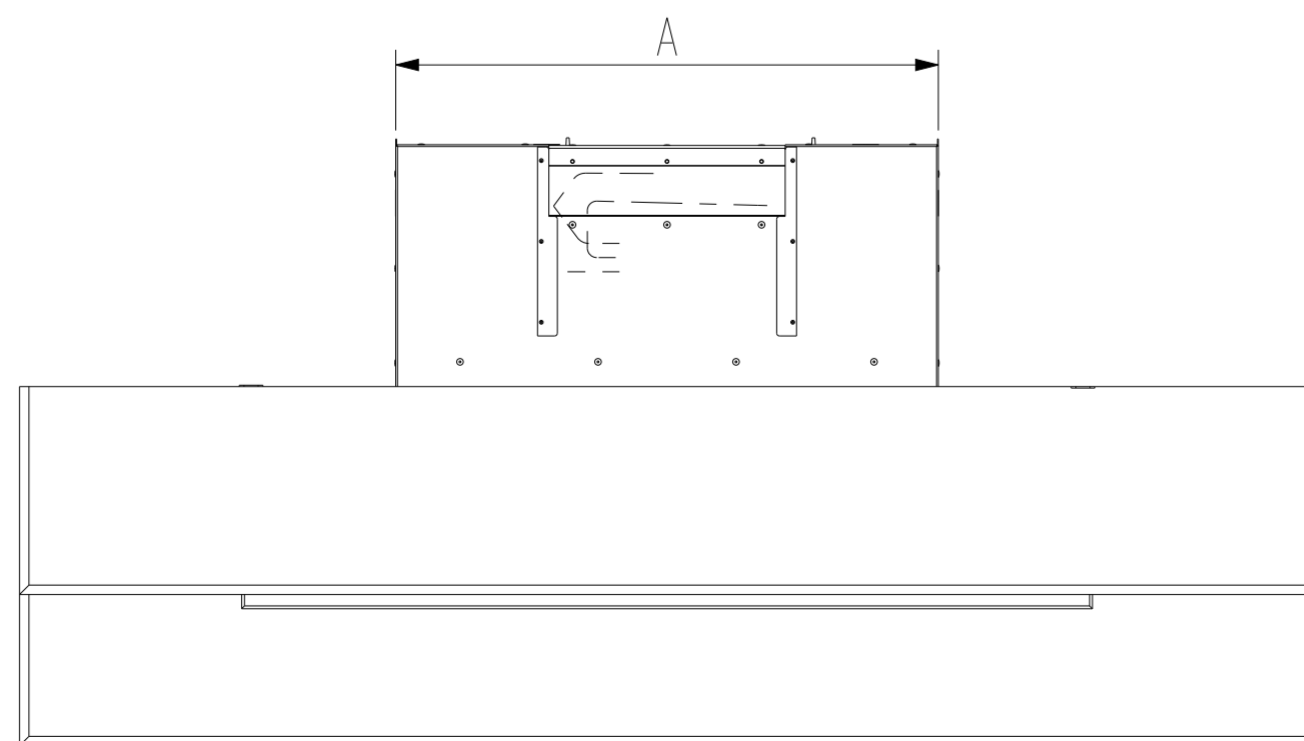

TOP VIEW

FRONT VIEW

- A 1370mm
- B 454mm
- C 233mm
- D 574mm
- E 1370mm
- F 60mm

SIDE VIEW

- A 262mm
- B 220mm
- C 723mm
- D 1060mm
- E 380mm
- F 145mm

TOP VIEW

- A 574mm